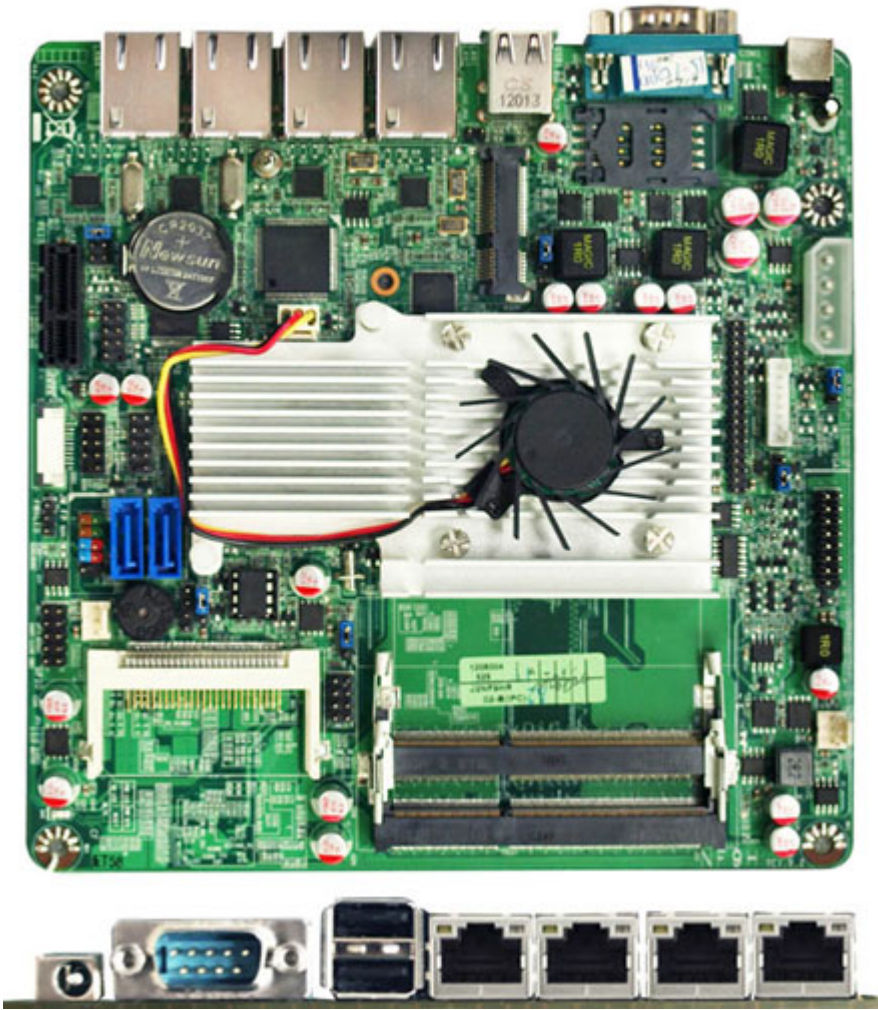

218.00 EUR  
incl. 19% VAT, plus [shipping](#)

- INTEL® Atom Processor D525 + ICH8M Chipset
- Support INTEL® Atom D525 (Dual Core) CPU
- Support 2 \* DDR3 800MHz Single CH SO-DIMM up to 4GB
- Support CPU Smart FAN
- Integrated 18-bit Single Channel LVDS
- 4 \* Realtek RTL8111EVL Gigabit LAN
- Support CF card
- Support SIM card (optional)
- Supports ACPI S3 Function
- Support Watch dog Technology
- Support +12V Power onboard

• <b>CPU</b>	• INTEL® Atom D525 (Dual Core) CPU
• <b>Chipset</b>	• INTEL® Atom Processor D525 + ICH8M Chipset
• <b>Memory</b>	• 2 * DDR3 800MHz Single CH SO-DIMM up to 4GB
• <b>Expansion Slots</b>	• 1 * PCI-E x 1 slot • 1 * MINI PCI-E
• <b>Storage</b>	• 2 * Serial ATA2 3Gb/s connectors • 1 * CF card socket • 1 * mSATA (Selectable with Mini PCI-E)
• <b>Ethernet LAN</b>	• 4 * Realtek RTL8111EVL PCI-E Gigabit Ethernet LAN
• <b>LVDS</b>	• Onboard 18-bits single channel LVDS connector
• <b>USB</b>	• Embedded 6 * USB 2.0/1.1

• <b>Special Features</b>	<ul style="list-style-type: none"> <li>• Support ACPI S3</li> <li>• Support CPU Smart FAN</li> <li>• Support Watch Dog</li> </ul>
• <b>Rear Panel I / O</b>	<ul style="list-style-type: none"> <li>• 2 * USB 2.0/1.1 ports</li> <li>• 4 * RJ-45 ports</li> <li>• 1 * COM port</li> <li>• 1 * 12V DC in</li> </ul>
• <b>Internal I / O</b>	<ul style="list-style-type: none"> <li>• 2 * USB 2.0/1.1 headers for 4 USB 2.0 ports</li> <li>• CPU /NB / Chassis Fan connectors;</li> <li>• 1 * 32-pin LVDS headers &amp; 1 * GPIO header</li> <li>• 1 * COM header (support RS232/422/485)</li> <li>• 1 * SIM card socket (optional)</li> </ul>
• <b>BIOS</b>	• AMI 16MB UEFI DIP Flash ROM
• <b>Form Factor</b>	• Mini ITX Form Factor(170mm x 170mm)
• <b>Functional</b>	• Networking Appliance
• <b>Certificate</b>	• CE, FCC, RoHS
• <b>Temperature</b>	<ul style="list-style-type: none"> <li>• Operating within 0~60 centigrade</li> <li>• Storage within -20-85 centigrade</li> </ul>